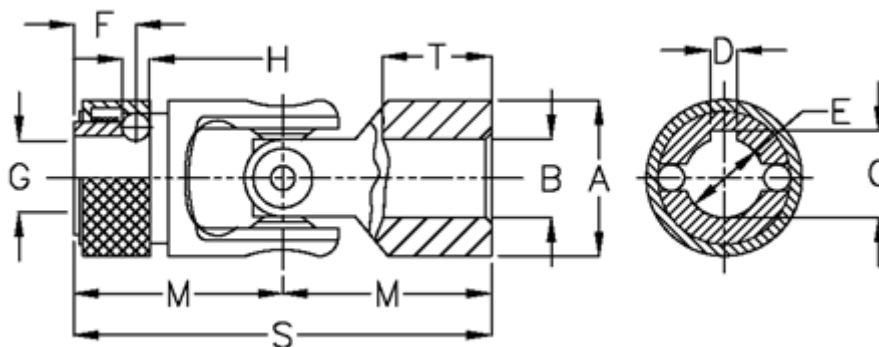

Data Sheet

Article number: 07663423

Description: Cross joint w/needle bearing
W/rapid change coupling, 0.663.423

Measures

A = 63
B H7 = 30
C = 31.7
D = 8
E = 30
F = 25.0
G = 28.0
H = 10.00

M = 83
MD max N m = 250
s = 166
T = 50